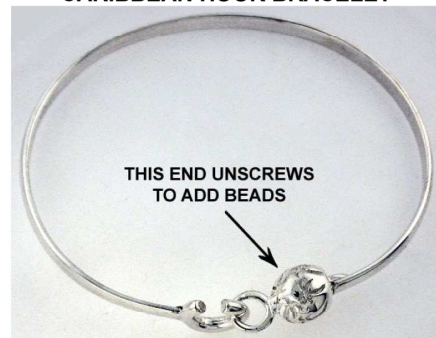

46102
SAFETY CHAIN.....\$29

Note: Please order standard USA lengths, if possible. We stock these sizes for immediate delivery. Foreign (metric) and custom lengths are made to order.

46104 Bracelets, any size \$42 Lengths are with clasp (sold separately)		46105 Neck Chains Lengths are with clasp (sold separately)		
USA inches	Foreign inch (cm)	USA inches	Foreign inch (cm)	Price
5½	5.5 (14)	15	15 (38)	\$69
	5.9 (15)		15.7 (40)	\$74
6		16		\$74
	6.3 (16)		16.5 (42)	\$79
6½		17		\$79
	6.7 (17)		17.7 (45)	\$83
	6.9 (17.5)	18		\$83
7			19.2 (50)	\$88
	7.1 (18)	20		\$88
	7.5 (19)		23.6 (60)	\$111
	7.9 (20)	24		\$111
8			27.6 (70)	\$129
	8.3 (21)	28		\$129
8½			31.5 (80)	\$148
	8.7 (22)	32		\$148
9				
	9.1 (23)			
	9.4 (24)			
9½				
Each Additional Inch.....\$ 5				

SIGNATURE BRACELET

46088
BEAD CLASP BRACELET, STERLING

6½" TO 8½".....\$104
Each Additional Inch.....\$ 5

46065
STOPPER BEAD.....\$21

46102
SAFETY CHAIN.....\$29

CARIBBEAN HOOK BRACELET

46082
CARIBBEAN HOOK BRACELET 4MM
6½" TO 8½".....\$67

46065
STOPPER BEAD.....\$ 21

Note: When a Bead Bracelet is full of beads its effective length is reduced by about ¾". Your size choice should be made with this in mind!